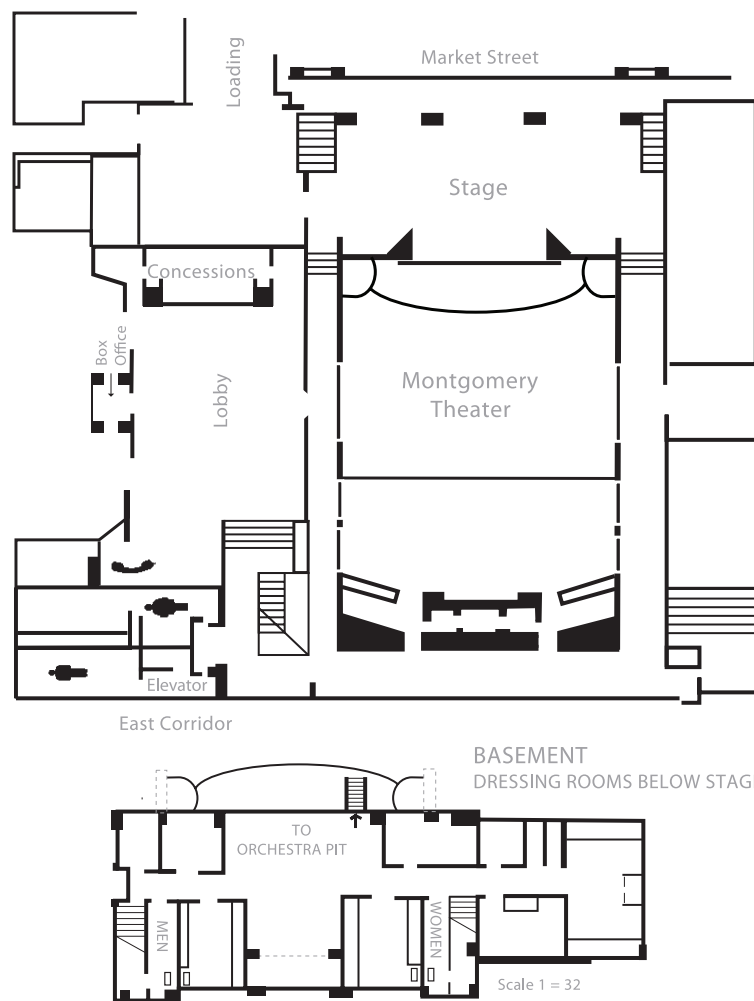

Montgomery Theater

SEATING PLAN

Location	Capacity	Orchestra	Balcony	Stage Proscenium Opening (WxH)	Stage Size (WxH)
Montgomery Theater	475	325 Total 318 Fixed 4 Wheelchair areas / 3 Companion seats	150 Total 149 Fixed 1 Wheelchair area	26' x 14'	50' x 30'

Montgomery Theater

OVERALL FLOOR PLAN

Location	Capacity	Orchestra	Balcony	Stage Proscenium Opening (WxH)	Stage Size (WxH)
Montgomery Theater	475	325 Total 318 Fixed 4 Wheelchair areas 3 Companion seats	150 Total 149 Fixed 1 Wheelchair area	26' x 14'	50' x 30'