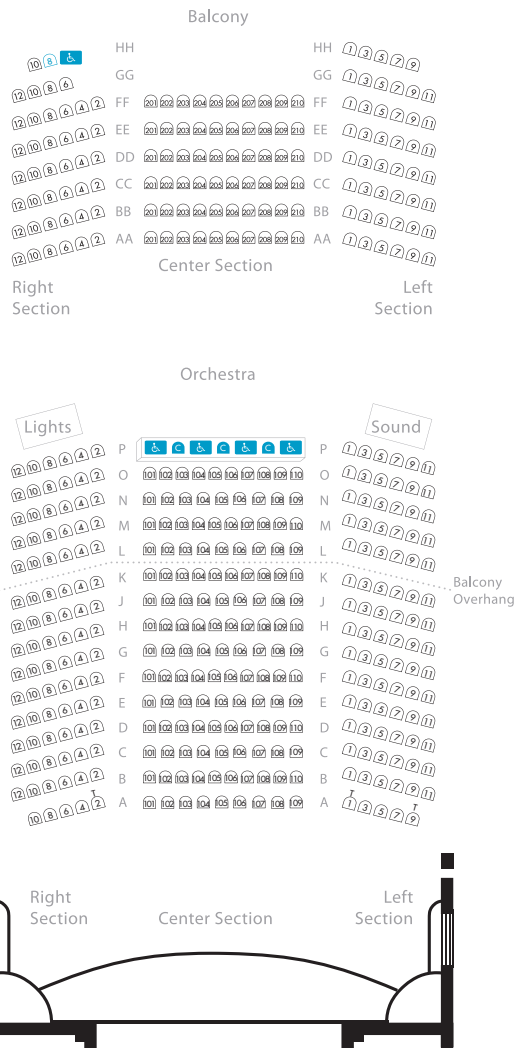

VENUE SYNOPSIS

Built in 1936, this theater retains its historic charm and offers audiences an intimate experience for every performance. An elegant space for meetings and events, the Montgomery Theater also hosts a variety of cultural and performing arts organizations, events, as well as corporate functions. The beautiful courtyard outside the main lobby of the theater makes for a perfect registration or cocktail reception area for any event.

The Montgomery Theater is located across the street from the Convention Center, making transportation and parking easy with a Light Rail stop near the theater entrance and several pay parking lots within walking distance.

Montgomery Theater

SEATING PLAN

Location	Capacity	Orchestra	Balcony	Stage Proscenium Opening (WxH)	Stage Size (WxH)
Montgomery Theater	475	325 Total 318 Fixed 4 Wheelchair areas / 3 Companion seats	150 Total 149 Fixed 1 Wheelchair area	26' x 14'	50' x 30'

Montgomery Theater

OVERALL FLOOR PLAN

Location	Capacity	Orchestra	Balcony	Stage Proscenium Opening (WxH)	Stage Size (WxH)
Montgomery Theater	475	325 Total 318 Fixed 4 Wheelchair areas 3 Companion seats	150 Total 149 Fixed 1 Wheelchair area	26' x 14'	50' x 30'